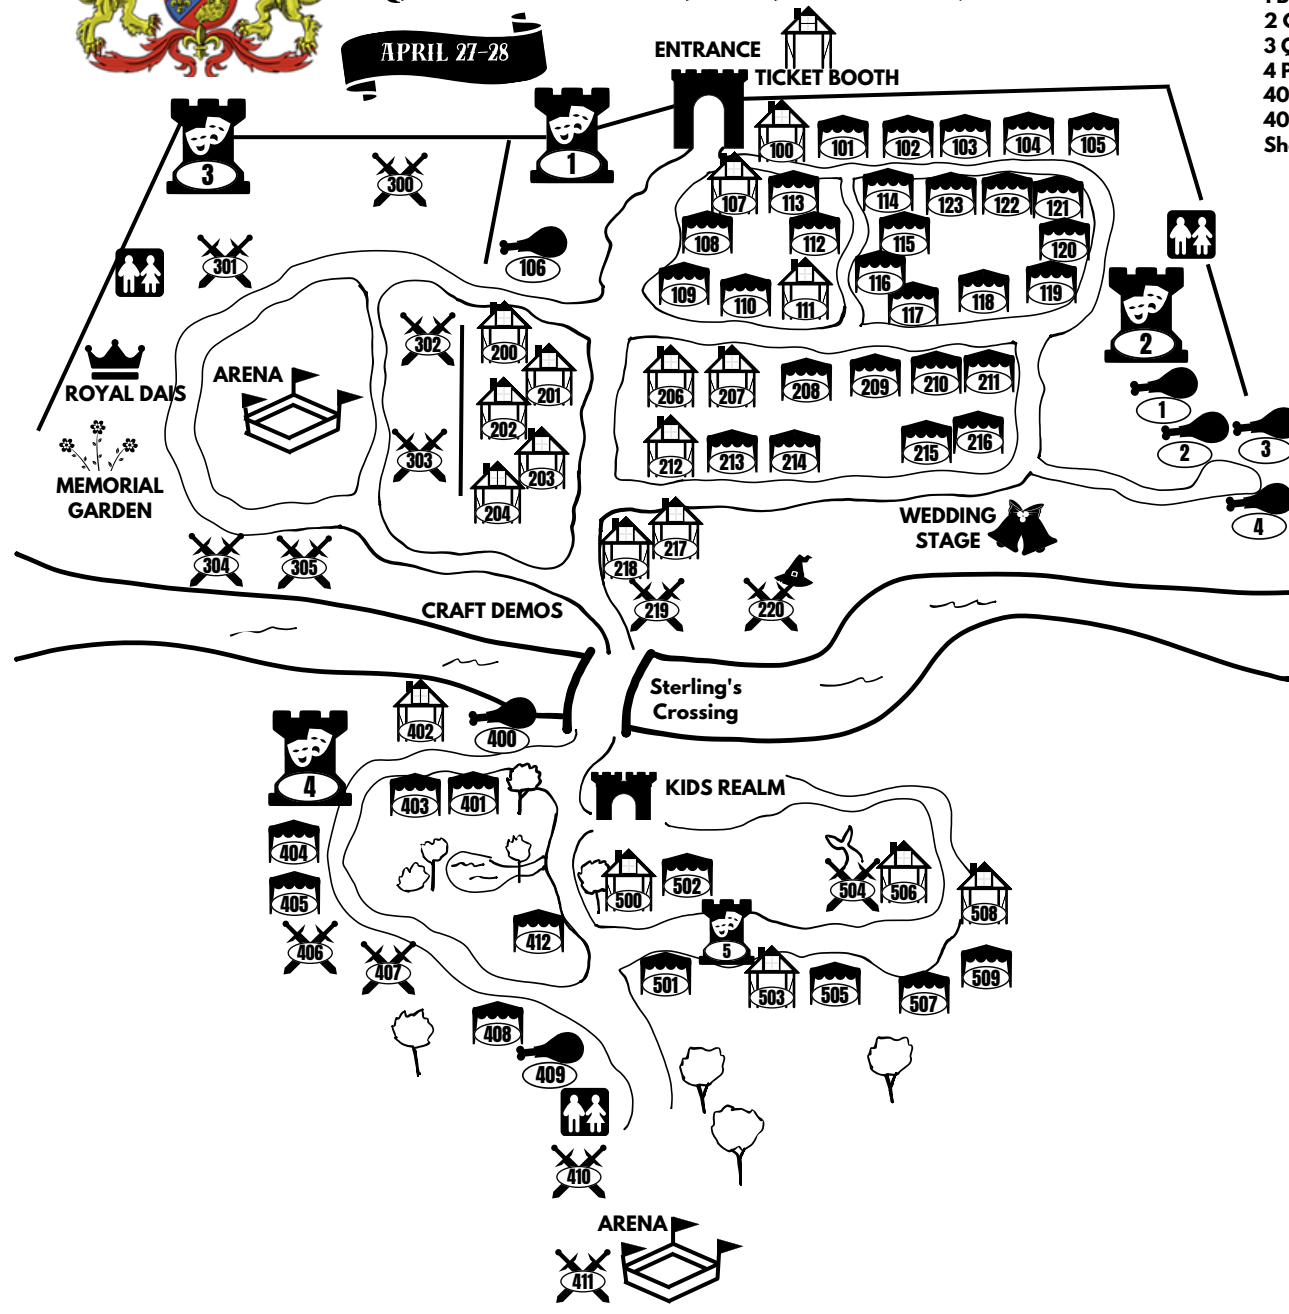

# CENTRAL MISSOURI RENAISSANCE FESTIVAL

APRIL 27-28

RESTROOMS

FOOD & DRINK

ACTIVITIES & ENCAMPMENTS

STAGES

- 106 Daughters of the King
- 1 Broadway Brewery
- 2 CMRF Grill
- 3 Quitugua Food Services
- 4 Pita Pit
- 400 Broadway Brewery
- 409 Carlingford Snack Shack

- 1 Tower Stage
- 2 Dutchman Stage
- 3 Crown Stage
- 4 Gentleman John Stage
- 5 Willow Stage

MERCHANTS

- 100 R&R Custom Creations
- 101 Luna Creations
- 102 Altered Elements Pottery
- 103 Skin and Bones
- 104 Pirate's Flair
- 105 Baise's Wood Crafts
- 107 CMRF Merch Booth
- 108 Crane's Post
- 109 Raevyn Atelier
- 110 Knife Wizzard
- 111 Sherandrian's Cove
- 112 Enchanted Gifts
- 113 Pelican and the Lion
- 114 Freedom's Ridge
- 115 Heathen Inc
- 116 Rach's Bewitched Creations
- 117 Dragon's Keep
- 118 Acts of Piracy
- 119 The Woodsy Druids
- 120 Red Paw Leather & Trading
- 121 Beautiful Days
- 122 FarmG122 Kiki's Jewelry Works
- 123 St. Louis Haunted House
- 200 Oakheart Armory
- 201 Kracken Kove
- 202
- 203 Birch Ridge Blacksmith
- 204 Lady MacSnood
- 206 The Knotted Cloak
- 207 The Nightingale's Nest
- 208 Chapman's Leather
- 209 Lady Adia Creations
- 210 Sophie's Soap Garden
- 211 Wandering Moon
- 212 Siren's Bay
- 213 Scarvio Creations
- 214
- 215 Seven Winds Trading
- 216 Rotten Dave's Wooden Mugs
- 217 Steam Pop Creations
- 218 Chucks Plants & Produce
- 401 Lipstick Lunch Designs
- 402 3 Dandelion Seeds Pottery & Hazel Moon & Willow & Oak
- 403 Farmer's Soapery
- 404 Dandiprat's Finery
- 405
- 408 Teeny Treasures Eggs
- 412 Woodland Archery
- 500 Sabrina Blackburry Author & Dungeoneer Outfitters
- 501 Candy's Creations 4 U
- 502 Rezpup Crochet
- 503 Drunk N' Dragon
- 506 Enchanting Epoxy
- 507 The Oddity Collective
- 508 Six of Cups
- 509 Jeniflowers